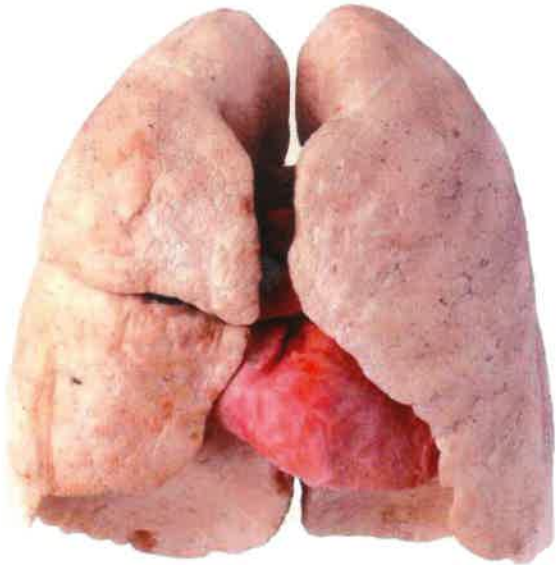

# Healthy Lung vs. Diseased Lung

This healthy pink set of lungs represents a nonsmoker's lungs.

This black diseased set represents the damage caused from smoking roughly 1 pack of cigarettes a day for 20 years.